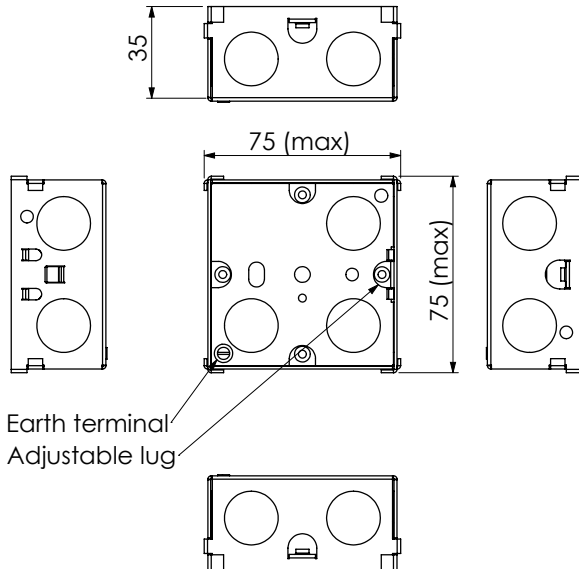

Dimensions:

Head office
P O Box 8582
Riccarton
Christchurch 8440
Ph 0800 468 356

P O Box 101274
N.S.M.C.
Auckland 0745
0800 927 635

DEVI®
DEVI Heating Systems Ltd