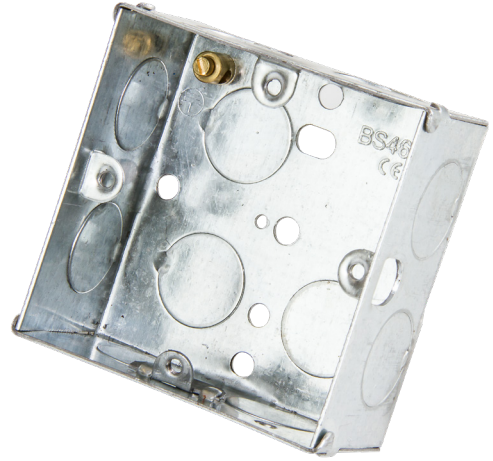

## Description:

1 Gang 35 mm Flush Metal Knockout Box

## Features:

- Wide range of styles and sizes for any domestic, commercial and industrial installations
- Switch and socket boxes conform to BS 4662
- Boxes supplied with 3 fixed & 1 adjustable lug
- Switch and socket boxes are fitted with brass pillar earth terminals

## Technical:

Cable Entries	11 x 20 mm
Colour	Self colour
Depth	35 mm
Earth	Brass pillar terminal. 4 mm <sup>2</sup> Capacity
Lugs	3x Fixed, 1x adjustable
Standard	BS 4662
Type	Switch & Socket Box